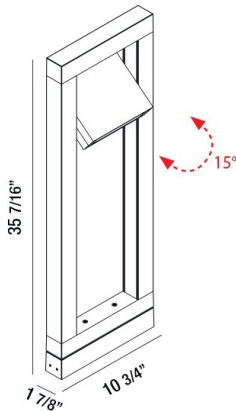

TECHNICAL DETAILS

Driver	:	ELECTRONIC DRIVER 120V 50/60HZ
IP Rating	:	65
Location	:	WET
Approval	:	
Title 24	:	YES

PROJECT INFORMATION

Job Name: Date: Type:

Comments: