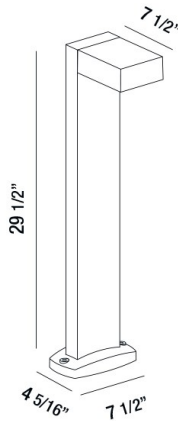

TECHNICAL DETAILS

Driver	:	ELECTRONIC DRIVER 120V 50/60HZ
IP Rating	:	54
Location	:	WET
Approval	:	
Title 24	:	YES

PROJECT INFORMATION

Job Name: Date: Type:

Comments: