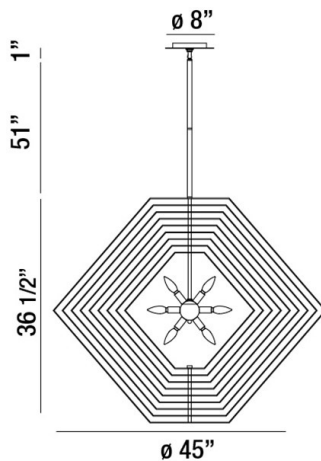

DOWNTOWN, 45" ROUND CHANDELIER

PRODUCT DETAILS

No.	:	31888-011
Product Color	:	CHROME
Product Material	:	METAL
Shade / Accent Colour	:	CHROME
Diameter	:	45"
Height	:	36.5"
Overall Height	:	94.5"
Weight	:	40LBS

LIGHT SOURCE DETAILS

Number of Bulbs	:	10
Light Source	:	BULB
Light Source Type	:	B10
Input Voltage	:	120V
Bulb Voltage	:	120V
Socket Type	:	E12
Wattage	:	10 X 60W
Total Wattage	:	600W
Bulb Included	:	NO
Dimmable	:	YES

OPTIONS AVAILABLE

ITEM NO.	FINISH	SHADE
31888-011	CHROME	

TECHNICAL DETAILS

Hanging Support Type	:	ROD
Hanging Support Length	:	57"
Rods Included	:	3"+6"+12"+18"+18"
Canopy / Backplate Height	:	1"
Canopy / Backplate Dia.	:	8"
IP Rating	:	DRY
Location	:	DRY
Approval	:	