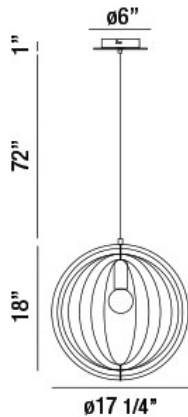

ABRUZZO, 17" ROUND PENDANT

PRODUCT DETAILS

No.	:	31874-033
Product Color	:	WEATHERED GREY
Product Material	:	METAL
Shade / Accent Colour	:	WEATHERED GREY
Shade / Accent Material	:	WOOD
Diameter	:	17.25"
Height	:	18"
Overall Height	:	91"
Weight	:	2.2lbs

OPTIONS AVAILABLE

ITEM NO.	FINISH	SHADE
31874-014	WOOD	NATURAL WOOD
31874-033	WEATHERED GREY	WEATHERED GREY

TECHNICAL DETAILS

Hanging Support Type	:	WIRE
Hanging Support Length	:	72"
Canopy / Backplate Height	:	1"
Canopy / Backplate Dia.	:	6"
Location	:	DRY
Approval	:	