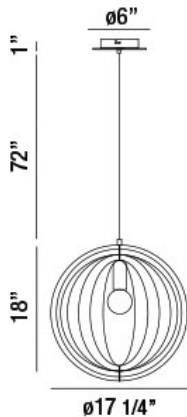

## ABRUZZO, 18IN PENDANT

### PRODUCT DETAILS

No.	:	31874-014
Product Color	:	WOOD
Product Material	:	METAL
Shade / Accent Colour	:	WOOD
Shade / Accent Material	:	WOOD
Diameter	:	17.25"
Height	:	18"
Overall Height	:	91"
Weight	:	3.4LBS

### TECHNICAL DETAILS

Hanging Support Type	:	WIRE
Canopy / Backplate Height	:	1"
Canopy / Backplate Dia.	:	6"
IP Rating	:	IP22
Location	:	DRY
Approval	:	
Beam Angle	:	360