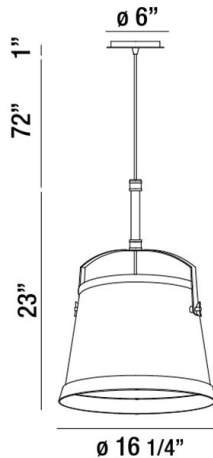

TURIN, 16" ROUND PENDANT

PRODUCT DETAILS

No.	:	31871-013
Product Color	:	ANTIQUE SILVER
Product Material	:	METAL
Shade / Accent Colour	:	SILVER
Diameter	:	16.25"
Height	:	23"
Overall Height	:	96"
Weight	:	4.1LBS

LIGHT SOURCE DETAILS

Number of Bulbs	:	1
Light Source	:	BULB
Light Source Type	:	A19
Input Voltage	:	120V
Bulb Voltage	:	120V
Socket Type	:	E26
Wattage	:	1 X 60W
Total Wattage	:	60W
Bulb Included	:	NO
Dimmable	:	YES

OPTIONS AVAILABLE

ITEM NO.	FINISH	SHADE
31871-013	ANTIQUE SILVER	

TECHNICAL DETAILS

Hanging Support Type	:	WIRE
Hanging Support Length	:	72"
Canopy / Backplate Height	:	1"
Canopy / Backplate Dia.	:	6"
IP Rating	:	DRY
Location	:	DRY
Approval	:	