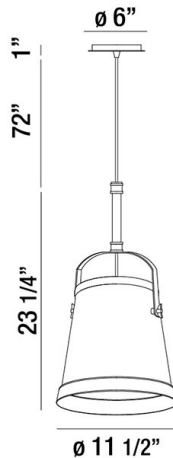

TURIN, 12" ROUND PENDANT

PRODUCT DETAILS

No.	:	31870-016
Product Color	:	ANTIQUE SILVER
Product Material	:	METAL
Shade / Accent Colour	:	SILVER
Diameter	:	11.5"
Height	:	23.25"
Overall Height	:	96.25"
Weight	:	3.5LBS

LIGHT SOURCE DETAILS

Number of Bulbs	:	1
Light Source	:	BULB
Light Source Type	:	A19
Input Voltage	:	120V
Bulb Voltage	:	120V
Socket Type	:	E26
Wattage	:	60W
Total Wattage	:	60W
Bulb Included	:	NO
Dimmable	:	YES

OPTIONS AVAILABLE

ITEM NO.	FINISH	SHADE
31870-016	ANTIQUE SILVER	

TECHNICAL DETAILS

Light Direction	:	DOWN
Hanging Support Type	:	WIRE
Hanging Support Length	:	72"
Canopy / Backplate Height	:	1"
Canopy / Backplate Dia.	:	6"
Adjustable Lamp Head	:	NO
IP Rating	:	DRY
Location	:	DRY
Approval	:	