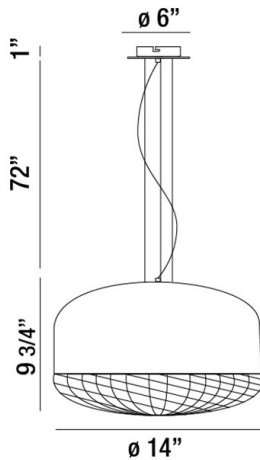

CORSON, 14" ROUND PENDANT

PRODUCT DETAILS

| | | |
|-------------------------|---|------------------|
| No. | : | 31869-034 |
| Product Color | : | ROSE GOLD |
| Product Material | : | METAL |
| Shade / Accent Colour | : | GLASS |
| Shade / Accent Material | : | CAST WEAVE GLASS |
| Diameter | : | 14" |
| Height | : | 9.75" |
| Overall Height | : | 82.75" |
| Weight | : | 9.2LBS |

LIGHT SOURCE DETAILS

| | | |
|-------------------|---|---------|
| Number of Bulbs | : | 1 |
| Light Source | : | BULB |
| Light Source Type | : | A19 |
| Input Voltage | : | 120V |
| Bulb Voltage | : | 120V |
| Socket Type | : | E26 |
| Wattage | : | 1 X 60W |
| Total Wattage | : | 60W |
| Bulb Included | : | NO |
| Dimmable | : | YES |

OPTIONS AVAILABLE

| ITEM NO. | FINISH | SHADE |
|-----------|-----------|-------|
| 31869-010 | BLACK | CLEAR |
| 31869-027 | WHITE | CLEAR |
| 31869-034 | ROSE GOLD | CLEAR |

TECHNICAL DETAILS

| | | |
|---------------------------|---|---|
| Light Direction | : | DOWN |
| Hanging Support Type | : | AIRCRAFT CABLE |
| Hanging Support Length | : | 72" |
| Canopy / Backplate Height | : | 1" |
| Canopy / Backplate Dia. | : | 6" |
| Adjustable Lamp Head | : | NO |
| IP Rating | : | DRY |
| Location | : | DRY |
| Approval | : |  |