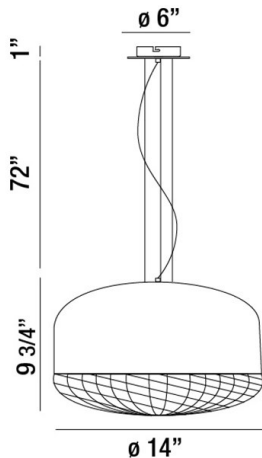

CORSON, 14" ROUND PENDANT

OPTIONS AVAILABLE

ITEM NO.	FINISH	SHADE
31869-010	BLACK	CLEAR
31869-027	WHITE	CLEAR
31869-034	ROSE GOLD	CLEAR

PRODUCT DETAILS

No.	:	31869-010
Product Color	:	BLACK
Product Material	:	METAL
Shade / Accent Colour	:	GLASS
Shade / Accent Material	:	CAST WEAVE GLASS
Diameter	:	14"
Height	:	9.75"
Overall Height	:	82.75"
Weight	:	9.2LBS

TECHNICAL DETAILS

Light Direction	:	DOWN
Hanging Support Type	:	AIRCRAFT CABLE
Hanging Support Length	:	72"
Canopy / Backplate Height	:	1"
Canopy / Backplate Dia.	:	6"
Adjustable Lamp Head	:	NO
IP Rating	:	DRY
Location	:	DRY
Approval	:	