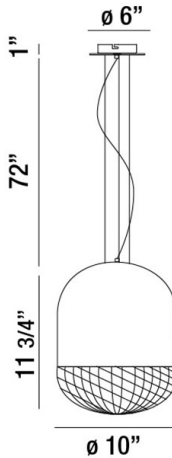

## CORSON, 10" ROUND PENDANT

### PRODUCT DETAILS

No.	:	31868-013
Product Color	:	BLACK
Product Material	:	METAL
Shade / Accent Colour	:	GLASS
Shade / Accent Material	:	CAST WEAVE GLASS
Diameter	:	10"
Height	:	11.75"
Overall Height	:	84.75"
Weight	:	5.2LBS

### TECHNICAL DETAILS

Light Direction	:	DOWN
Hanging Support Type	:	AIRCRAFT CABLE
Hanging Support Length	:	72"
Canopy / Backplate Height	:	1"
Canopy / Backplate Dia.	:	6"
Adjustable Lamp Head	:	NO
IP Rating	:	DRY
Location	:	DRY
Approval	:	