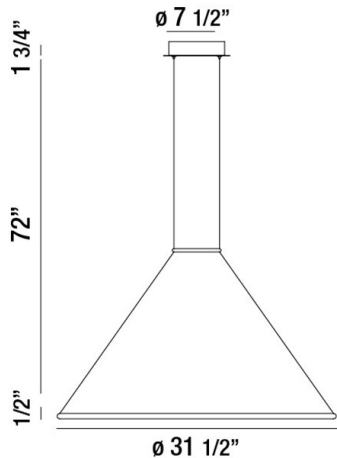

### PRODUCT DETAILS

No.	:	31860-017
Product Color	:	CHROME
Product Material	:	METAL
Shade / Accent Colour	:	WHITE
Shade / Accent Material	:	ACRYLIC
Diameter	:	31.5"
Height	:	0.5"
Overall Height	:	74.25"
Weight	:	2.8LBS

### TECHNICAL DETAILS

Light Direction	:	DOWN
Hanging Support Type	:	AIRCRAFT CABLE
Canopy / Backplate Height	:	1.75"
Canopy / Backplate Dia.	:	7.5"
Adjustable Lamp Head	:	NO
IP Rating	:	IP22
Location	:	DRY
Approval	:	
Beam Angle	:	360