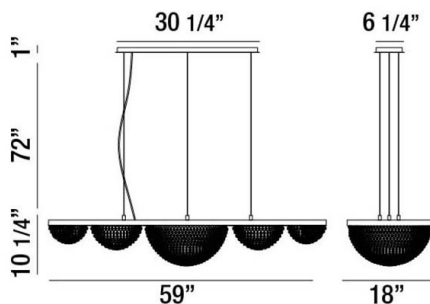

### PRODUCT DETAILS

|                         |   |           |
|-------------------------|---|-----------|
| No.                     | : | 31831-017 |
| Product Color           | : | GOLD      |
| Product Material        | : | METAL     |
| Shade / Accent Colour   | : | AMBER     |
| Shade / Accent Material | : | CRYSTAL   |
| Length                  | : | 59"       |
| Width                   | : | 18"       |
| Height                  | : | 10.25"    |
| Overall Height          | : | 83.25"    |
| Weight                  | : | 47.3LBS   |

### LIGHT SOURCE DETAILS

|                   |   |          |
|-------------------|---|----------|
| Number of Bulbs   | : | 15       |
| Light Source      | : | BULB     |
| Light Source Type | : | G9       |
| Input Voltage     | : | 120V     |
| Bulb Voltage      | : | 120V     |
| Socket Type       | : | G9       |
| Wattage           | : | 15 X 40W |
| Total Wattage     | : | 600W     |
| Bulb Included     | : | NO       |
| Dimmable          | : | YES      |

### TECHNICAL DETAILS

|                           |   |   |
|---------------------------|---|---|
| Light Direction           | : | DOWN  |
| Hanging Support Type      | : | AIRCRAFT CABLE  |
| Hanging Support Length    | : | 72"   |
| Canopy / Backplate Length | : | 30.25"  |
| Canopy / Backplate Height | : | 1"  |
| Canopy / Backplate Width  | : | 6.25"   |
| Adjustable Lamp Head      | : | NO  |
| IP Rating                 | : | IP22  |
| Approval                  | : |  |
| Beam Angle                | : | 360   |