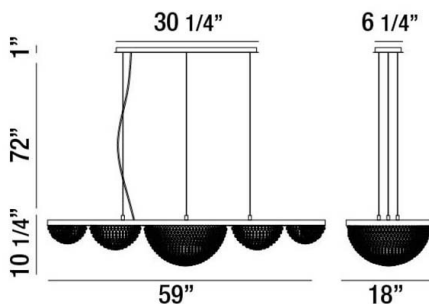

MONDO, 59" LINEAR CHANDELIER

PRODUCT DETAILS

No.	:	31831-017
Product Color	:	ANTIQUÉ GOLD
Product Material	:	METAL
Shade / Accent Colour	:	CLEAR
Shade / Accent Material	:	CRYSTAL ORBS
Length	:	59"
Width	:	18"
Height	:	10.25"
Overall Height	:	83.25"
Weight	:	47.3LBS

OPTIONS AVAILABLE

ITEM NO.	FINISH	SHADE
31831-017	ANTIQUÉ GOLD	CLEAR

TECHNICAL DETAILS

Light Direction	:	DOWN
Hanging Support Type	:	AIRCRAFT CABLE
Hanging Support Length	:	72"
Canopy / Backplate Length	:	30.25"
Canopy / Backplate Height	:	1"
Canopy / Backplate Width	:	6.25"
Adjustable Lamp Head	:	NO
IP Rating	:	DRY
Approval	:	