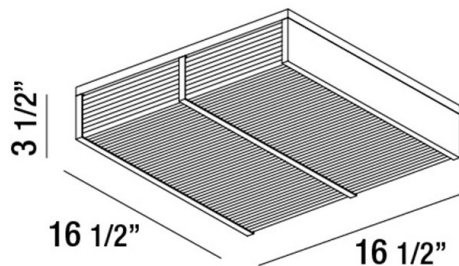

WYNN, 17" CEILING MOUNT

PRODUCT DETAILS

No.	:	31811-019
Product Color	:	CHROME
Product Material	:	METAL
Shade / Accent Colour	:	CLEAR
Shade / Accent Material	:	BEADED GLASS
Length	:	16.5"
Width	:	16.5"
Height	:	3.5"
Weight	:	15lbs

TECHNICAL DETAILS

Canopy / Backplate Length	:	16.5"
Canopy / Backplate Height	:	0.594"
Canopy / Backplate Width	:	16.5"
Adjustable Lamp Head	:	No
Location	:	DRY
Approval	:	

PROJECT INFORMATION

 Job Name: Date: Category: