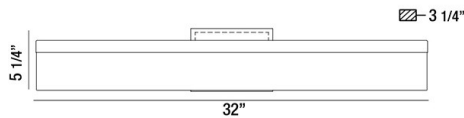

SOLE, WALL MOUNT

PRODUCT DETAILS

No.	:	31805-018
Product Color	:	CHROME
Product Material	:	METAL
Shade / Accent Colour	:	FROSTED
Shade / Accent Material	:	ACRYLIC
Width	:	32"
Height	:	5.25"
Ext	:	3.25"
Weight	:	6.7lbs

LIGHT SOURCE DETAILS

Light Source Type	:	INTEGRATED LED
Input Voltage	:	120V
Bulb Voltage	:	120V
Total Wattage	:	30W
Delivered Lumens	:	2350lm
Kelvin	:	3000K
CRI	:	80+
Dimmable	:	Yes

OPTIONS AVAILABLE

ITEM NO.	FINISH	SHADE
31805-018	CHROME	FROSTED

TECHNICAL DETAILS

Light Direction	:	Up
Canopy / Backplate Length	:	6.68"
Canopy / Backplate Height	:	1.188"
Canopy / Backplate Width	:	5.09"
Adjustable Lamp Head	:	No
Mounting	:	Down
Location	:	DRY
Approval	:	