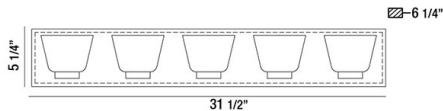

TRENT, 32" VANITY LIGHT

PRODUCT DETAILS

No.	:	31803-014
Product Color	:	CHROME
Product Material	:	METAL
Shade / Accent Colour	:	GLASS
Shade / Accent Material	:	GLASS
Width	:	31.5"
Height	:	5.25"
Ext	:	6.25"
Weight	:	12.9LBS

LIGHT SOURCE DETAILS

Light Source Type	:	INTEGRATED LED
Input Voltage	:	120V
Bulb Voltage	:	120V
Total Wattage	:	35W
Kelvin	:	3000K
CRI	:	80+
Dimmable	:	YES

OPTIONS AVAILABLE

ITEM NO.	FINISH	SHADE
31803-014	CHROME	FROSTED/CLEAR

TECHNICAL DETAILS

Light Direction	:	UP
Canopy / Backplate Length	:	31.5"
Canopy / Backplate Height	:	1.406"
Canopy / Backplate Width	:	5"
Adjustable Lamp Head	:	NO
Mounting	:	UP
IP Rating	:	DAMP
Approval	:	