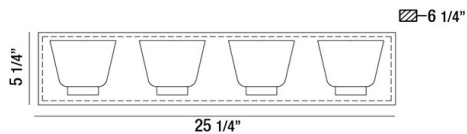

TRENT, 25" VANITY LIGHT

PRODUCT DETAILS

No.	:	31802-017
Product Color	:	CHROME
Product Material	:	METAL
Shade / Accent Colour	:	GLASS
Shade / Accent Material	:	GLASS
Width	:	25.25"
Height	:	5.25"
Ext	:	6.25"
Weight	:	10.2LBS

TECHNICAL DETAILS

Light Direction	:	UP
Canopy / Backplate Length	:	25.188"
Canopy / Backplate Height	:	1.188"
Canopy / Backplate Width	:	5.094"
Adjustable Lamp Head	:	NO
Mounting	:	UP
IP Rating	:	DAMP
Approval	:	