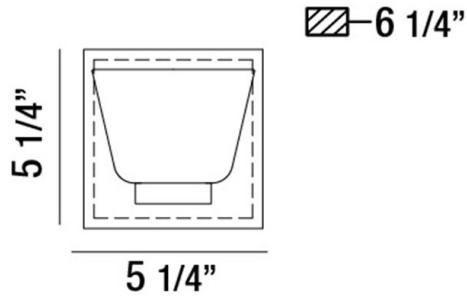

TRENT, WALL MOUNT

OPTIONS AVAILABLE

ITEM NO.	FINISH	SHADE
31800-013	CHROME	FROSTED/CLEAR

PRODUCT DETAILS

No.	:	31800-013
Product Color	:	CHROME
Product Material	:	METAL
Shade / Accent Colour	:	GLASS
Shade / Accent Material	:	GLASS
Width	:	5.25"
Height	:	5.25"
Ext	:	6.25"
Weight	:	2.4LBS

LIGHT SOURCE DETAILS

Light Source Type	:	INTEGRATED LED
Input Voltage	:	120V
Bulb Voltage	:	120V
Total Wattage	:	7W
Kelvin	:	3000K
CRI	:	80+
Dimmable	:	YES

TECHNICAL DETAILS

Light Direction	:	UP
Canopy / Backplate Length	:	5.094"
Canopy / Backplate Height	:	1.188"
Canopy / Backplate Width	:	5.094"
Adjustable Lamp Head	:	NO
Mounting	:	UP
IP Rating	:	DAMP
Location	:	DAMP
Approval	:	