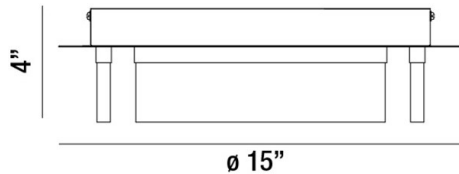

BRIA, 15IN INTEGRATED LED FLUSH MOUNT

PRODUCT DETAILS

| | | |
|-------------------------|---|------------|
| No. | : | 31799-010 |
| Product Color | : | CHROME |
| Product Material | : | METAL |
| Shade / Accent Colour | : | OPAL WHITE |
| Shade / Accent Material | : | ACRYLIC |
| Diameter | : | 15" |
| Height | : | 4" |
| Weight | : | 5.5LBS |

OPTIONS AVAILABLE

| ITEM NO. | FINISH | SHADE |
|-----------|--------|------------|
| 31799-010 | CHROME | OPAL WHITE |

TECHNICAL DETAILS

| | | |
|---------------------------|---|---|
| Light Direction | : | DOWN |
| Hanging Support Type | : | J-BOX |
| Canopy / Backplate Height | : | 1.25" |
| Canopy / Backplate Dia. | : | 12.5" |
| Adjustable Lamp Head | : | NO |
| IP Rating | : | IP22 |
| Approval | : |  |
| Title 24 | : | YES |
| Beam Angle | : | 360 |