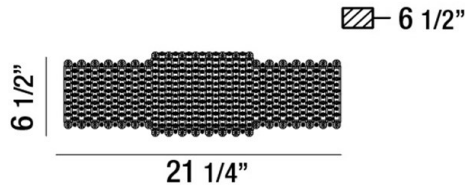

SPOSA, WALL MOUNT

PRODUCT DETAILS

No.	:	31781-015
Product Color	:	CHROME
Product Material	:	METAL
Shade / Accent Colour	:	CLEAR
Shade / Accent Material	:	CRYSTAL
Width	:	21.25"
Height	:	6.5"
Ext	:	6.5"
Weight	:	11.1lbs

OPTIONS AVAILABLE

ITEM NO.	FINISH	SHADE
31781-015	CHROME	CLEAR

TECHNICAL DETAILS

Light Direction	:	Down
Adjustable Lamp Head	:	No
Mounting	:	Up or Down
Location	:	DRY
Approval	:	

PROJECT INFORMATION

Job Name: Date: Category: