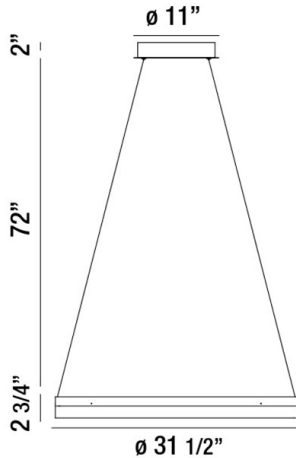

MINUTA, 32" ROUND CHANDELIER

PRODUCT DETAILS

No.	:	31778-015
Product Color	:	SAND WHITE
Product Material	:	ALUMINUM
Shade / Accent Colour	:	FROSTED
Shade / Accent Material	:	ACRYLIC
Diameter	:	31.5"
Height	:	2.75"
Overall Height	:	76.75"
Weight	:	12.1lbs

ITEM NO.	FINISH	SHADE
31778-015	SAND WHITE	FROSTED
31778-022	BRONZE	FROSTED

TECHNICAL DETAILS

Light Direction	:	Down
Hanging Support Type	:	AIRCRAFT CABLE
Hanging Support Length	:	72"
Canopy / Backplate Height	:	2"
Canopy / Backplate Dia.	:	11"
Adjustable Lamp Head	:	No
Approval	:	