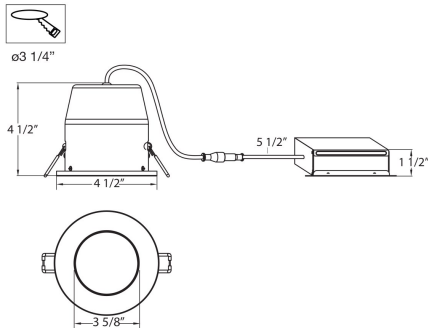

31667, 3.5-INCH LED SHOWER TRIM, 10W

PRODUCT DETAILS

| | | |
|---------------|---|----------|
| No. | : | 31667-57 |
| Product Color | : | WHITE |
| Diameter | : | 4.5" |
| Height | : | 4.5" |

LIGHT SOURCE DETAILS

Options Available

| ITEM NO. | FINISH | SHADE |
|-----------|--------------|-------|
| 31667-101 | SATIN NICKEL | |
| 31667-123 | CHROME | |
| 31667-57 | WHITE | |

TECHNICAL DETAILS

| | | |
|----------------------|---|--|
| Light Direction | : | Down |
| Adjustable Lamp Head | : | No |
| Location | : | DAMP |
| Approval | : |  |
| Title 24 | : | Yes |
| Beam Angle | : | 120 |
| Cut Hole Diameter | : | 3.25" |