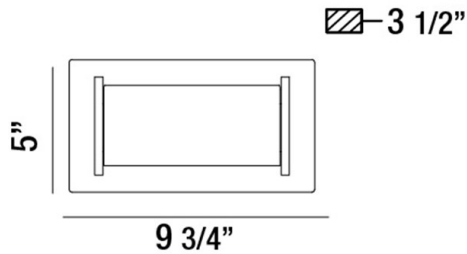

VIOLA, SMALL LED VANITY

OPTIONS AVAILABLE

ITEM NO.	FINISH	SHADE
31634-014	CHROME	WHITE

PRODUCT DETAILS

No.	:	31634-014
Product Color	:	CHROME
Product Material	:	METAL
Shade / Accent Colour	:	WHITE
Shade / Accent Material	:	ACRYLIC
Width	:	9.75"
Height	:	5"
Ext	:	3.5"
Weight	:	2.1LBS

LIGHT SOURCE DETAILS

Light Source Type	:	INTEGRATED LED
Input Voltage	:	120V
Bulb Voltage	:	120V
Total Wattage	:	7W
Kelvin	:	3000K
CRI	:	80+
Dimmable	:	YES

TECHNICAL DETAILS

Light Direction	:	DOWN
Canopy / Backplate Length	:	9"
Canopy / Backplate Height	:	0.75"
Canopy / Backplate Width	:	4.375"
Adjustable Lamp Head	:	NO
Mounting	:	UP OR DOWN
IP Rating	:	DRY
Location	:	DRY
Approval	:	