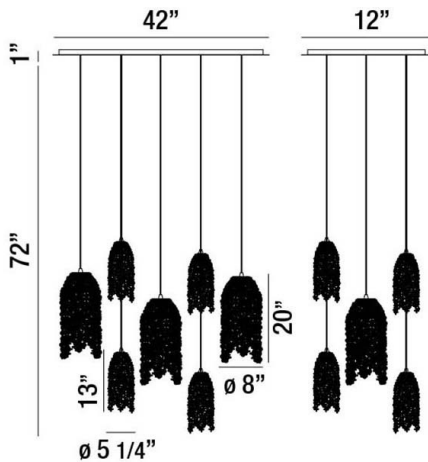

DANZA, 42" OVAL CHANDELIER

PRODUCT DETAILS

No.	:	31618-014
Product Color	:	CHROME
Product Material	:	METAL
Shade / Accent Colour	:	COGNAC
Shade / Accent Material	:	METAL/CRYSTAL
Length	:	42"
Width	:	12"
Height	:	20"
Overall Height	:	93"
Weight	:	32.3lbs

LIGHT SOURCE DETAILS

Number of Bulbs	:	10
Light Source	:	Halogen
Light Source Type	:	G9
Input Voltage	:	120V
Bulb Voltage	:	120V
Socket Type	:	G9
Wattage	:	40W
Total Wattage	:	400W
Bulb Included	:	Yes
Dimmable	:	Yes

OPTIONS AVAILABLE

ITEM NO.	FINISH	SHADE
31618-014	CHROME	COGNAC

TECHNICAL DETAILS

Light Direction	:	Down
Hanging Support Type	:	WIRE
Hanging Support Length	:	72"
Canopy / Backplate Length	:	42"
Canopy / Backplate Height	:	1"
Canopy / Backplate Width	:	12"
Adjustable Lamp Head	:	No
Approval	:	