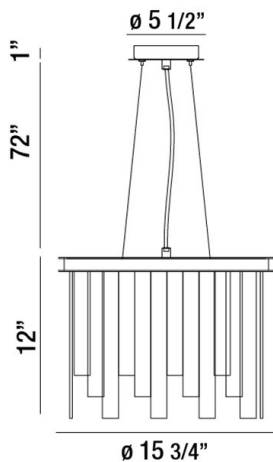

CANDICE, 16" ROUND CHANDELIER

PRODUCT DETAILS

No.	:	31604-017
Product Color	:	CHROME
Product Material	:	METAL
Shade / Accent Colour	:	FROSTED
Shade / Accent Material	:	HAND PRESSED GLASS
Diameter	:	15.75"
Height	:	12"
Overall Height	:	85"
Weight	:	21.7lbs

OPTIONS AVAILABLE

ITEM NO.	FINISH	SHADE
31604-017	CHROME	FROSTED

TECHNICAL DETAILS

Light Direction	:	Down
Hanging Support Type	:	AIRCRAFT CABLE
Hanging Support Length	:	72"
Canopy / Backplate Height	:	1"
Canopy / Backplate Dia.	:	5.5"
Adjustable Lamp Head	:	No
Approval	:	