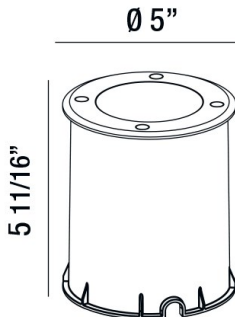

### PRODUCT DETAILS

No.	:	31595-018
Product Color	:	STAINLESS STEEL
Shade / Accent Colour	:	STAINLESS STEEL
Diameter	:	5"
Height	:	5.6875"
Weight	:	1.9LBS

### TECHNICAL DETAILS

Light Direction	:	UP
Driver	:	ELECTRONIC DRIVER 120V 50/60HZ
Adjustable Lamp Head	:	NO
IP Rating	:	67
Location	:	WET
Approval	:	
Title 24	:	YES
Beam Angle	:	25
Horizontal Adjustment	:	15