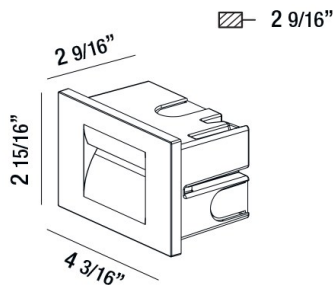

31590, 3.6W LED OUTDOOR IN-WALL

PRODUCT DETAILS

No.	:	31590-020
Product Color	:	GRAPHITE GREY
Shade / Accent Colour	:	ALUMINIUM
Width	:	4.1875"
Height	:	2.9375"
Ext	:	2.5625"
Weight	:	0.5LBS

LIGHT SOURCE DETAILS

Light Source Type	:	INTEGRATED LED
Input Voltage	:	120V
Bulb Voltage	:	120V
Socket Type	:	LED
Total Wattage	:	3.6W
Kelvin	:	3000K
CRI	:	80
Dimmable	:	NO

OPTIONS AVAILABLE

ITEM NO.	FINISH	SHADE
31590-020	GRAPHITE GREY	