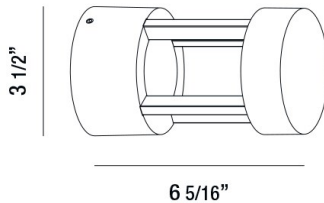

31586, 7W LED OUTDOOR WALL MOUNT

PRODUCT DETAILS

No.	:	31586-023
Product Color	:	GRAPHITE GREY
Shade / Accent Colour	:	ALUMINUM
Diameter	:	3.5"
Ext	:	6.3125"
Weight	:	1.2LBS

LIGHT SOURCE DETAILS

Light Source Type	:	INTEGRATED LED
Input Voltage	:	120V
Bulb Voltage	:	120V
Socket Type	:	LED
Total Wattage	:	7W
Kelvin	:	3000K
CRI	:	80
Dimmable	:	NO

OPTIONS AVAILABLE

ITEM NO.	FINISH	SHADE
31586-016	MARINE GREY	
31586-023	GRAPHITE GREY	

TECHNICAL DETAILS

Light Direction	:	DOWN
Driver	:	ELECTRONIC DRIVER 120V 50/60HZ
Adjustable Lamp Head	:	NO
IP Rating	:	54
Location	:	WET
Approval	:	
Title 24	:	YES