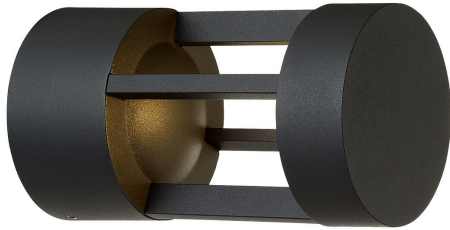

31586, 7W LED OUTDOOR WALL MOUNT

PRODUCT DETAILS

No.	:	31586-023
Product Color	:	GRAPHITE GREY
Shade / Accent Colour	:	ALUMINUM
Diameter	:	3.5"
Ext	:	6.3125"
Weight	:	1.2LBS

LIGHT SOURCE DETAILS

Light Source Type	:	INTEGRATED LED
Input Voltage	:	120V
Bulb Voltage	:	120V
Socket Type	:	LED
Total Wattage	:	7W
Kelvin	:	3000K
CRI	:	80
Dimmable	:	NO

OPTIONS AVAILABLE

ITEM NO.	FINISH	SHADE
31586-016	MARINE GREY	
31586-023	GRAPHITE GREY	

TECHNICAL DETAILS

Light Direction	:	DOWN
Driver	:	ELECTRONIC DRIVER 120V 50/60HZ
Adjustable Lamp Head	:	NO
IP Rating	:	54
Location	:	WET
Approval	:	
Title 24	:	YES