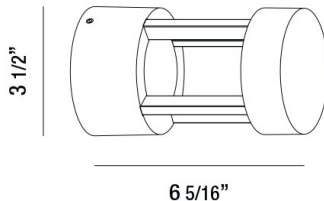

31586, 7W LED OUTDOOR WALL MOUNT

PRODUCT DETAILS

No.	:	31586-016
Product Color	:	MARINE GREY
Shade / Accent Colour	:	ALUMINUM
Diameter	:	3.5"
Ext	:	6.3125"
Weight	:	1.2LBS

LIGHT SOURCE DETAILS

Light Source Type	:	INTEGRATED LED
Input Voltage	:	120V
Bulb Voltage	:	120V
Socket Type	:	LED
Total Wattage	:	7W
Kelvin	:	3000K
CRI	:	80
Dimmable	:	NO

OPTIONS AVAILABLE

ITEM NO.	FINISH	SHADE
31586-016	MARINE GREY	
31586-023	GRAPHITE GREY	

TECHNICAL DETAILS

Light Direction	:	DOWN
Driver	:	ELECTRONIC DRIVER 120V 50/60HZ
Adjustable Lamp Head	:	NO
IP Rating	:	54
Location	:	WET
Approval	:	
Title 24	:	YES