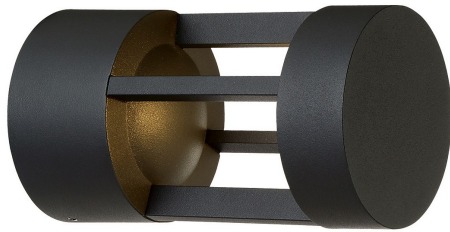

31586, 7W LED OUTDOOR WALL MOUNT

PRODUCT DETAILS

No.	:	31586-016
Product Color	:	MARINE GREY
Shade / Accent Colour	:	ALUMINUM
Diameter	:	3.5"
Ext	:	6.3125"
Weight	:	1.2LBS

LIGHT SOURCE DETAILS

Light Source Type	:	INTEGRATED LED
Input Voltage	:	120V
Bulb Voltage	:	120V
Socket Type	:	LED
Total Wattage	:	7W
Kelvin	:	3000K
CRI	:	80
Dimmable	:	NO

OPTIONS AVAILABLE

ITEM NO.	FINISH	SHADE
31586-016	MARINE GREY	
31586-023	GRAPHITE GREY	

TECHNICAL DETAILS

Light Direction	:	DOWN
Driver	:	ELECTRONIC DRIVER 120V 50/60HZ
Adjustable Lamp Head	:	NO
IP Rating	:	54
Location	:	WET
Approval	:	
Title 24	:	YES