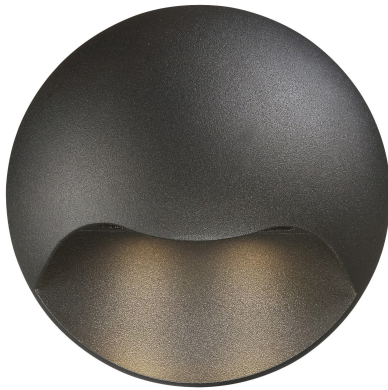

## 31583, 6W LED OUTDOOR WALL MOUNT

### PRODUCT DETAILS

No.	:	31583-022
Product Color	:	GRAPHITE GREY
Shade / Accent Colour	:	ALUMINUM
Diameter	:	5.125"
Ext	:	2.6875"
Weight	:	0.7LBS

### LIGHT SOURCE DETAILS

Light Source Type	:	INTEGRATED LED
Input Voltage	:	120V
Bulb Voltage	:	120V
Socket Type	:	LED
Total Wattage	:	6W
Kelvin	:	3000K
CRI	:	80
Dimmable	:	NO

### OPTIONS AVAILABLE

ITEM NO.	FINISH	SHADE
31583-015	MARINE GREY	
31583-022	GRAPHITE GREY	
31583-035	BLACK	FROST PC

 2 11/16"