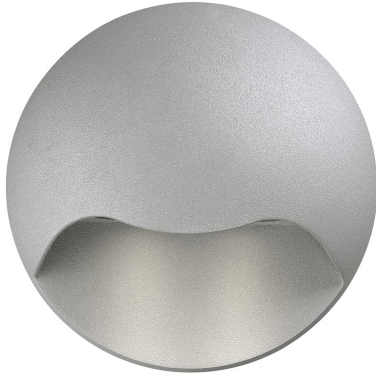

ARCHITECTURAL OUTDOOR, 6W LED OUTDOOR WALL MOUNT

PRODUCT DETAILS

No.	:	31583-015
Product Color	:	MARINE GREY
Shade / Accent Colour	:	ALUMINUM
Diameter	:	5.125"
Ext	:	2.6875"
Weight	:	0.7LBS

LIGHT SOURCE DETAILS

Number of Bulbs	:	2
Light Source	:	LED
Light Source Type	:	INTEGRATED LED
Input Voltage	:	120V
Bulb Voltage	:	120V
Socket Type	:	LED
Wattage	:	2 X 3W
Total Wattage	:	6W
Kelvin	:	3000K
CRI	:	80
Bulb Included	:	YES
Dimmable	:	NO

OPTIONS AVAILABLE

ITEM NO.	FINISH	SHADE
31583-015	MARINE GREY	
31583-035	BLACK	FROST PC

 2 11/16"

TECHNICAL DETAILS

Light Direction	:	DOWN
Driver	:	ELECTRONIC DRIVER 120V 50/60HZ
Adjustable Lamp Head	:	NO
IP Rating	:	54
Location	:	WET
Approval	:	
Title 24	:	YES