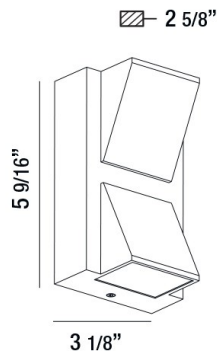

VALLERO, 6W LED OUTDOOR WALL MOUNT

PRODUCT DETAILS

No.	:	31582-025
Product Color	:	GRAPHITE GREY
Width	:	3.125"
Height	:	5.5625"
Ext	:	2.625"
Weight	:	0.7LBS

LIGHT SOURCE DETAILS

Light Source Type	:	INTEGRATED LED
Input Voltage	:	120V
Bulb Voltage	:	120V
Socket Type	:	LED
Total Wattage	:	6W
Initial Lumens	:	160LM
Kelvin	:	3000K
CRI	:	80
Dimmable	:	NO

OPTIONS AVAILABLE

ITEM NO.	FINISH	SHADE
31582-025	GRAPHITE GREY	

TECHNICAL DETAILS

Light Direction	:	UP AND DOWN
Driver	:	ELECTRONIC DRIVER 120V 50/60HZ
Adjustable Lamp Head	:	NO
IP Rating	:	54
Location	:	WET
Approval	:	
Title 24	:	YES