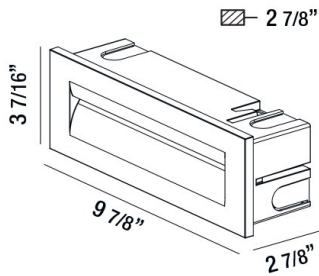

PROJECT INFORMATION

Job Name: Date: Type:

Comments: