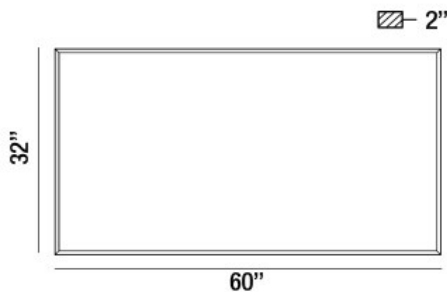

PROJECT INFORMATION

Job Name: Date: Type:

Comments: