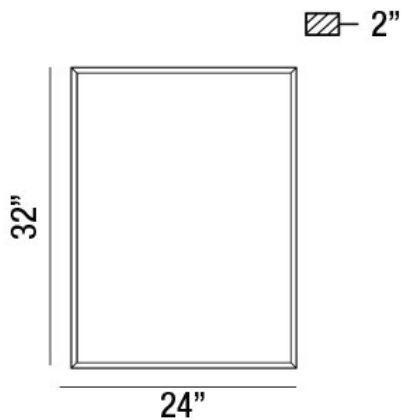

PROJECT INFORMATION

Job Name: Date: Type:

Comments: