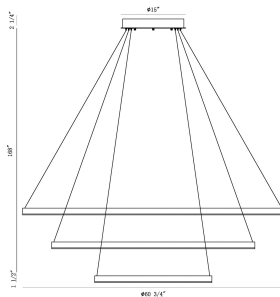

SPUNTO, 3-TIERS 3-LIGHT 61IN INTEGRATED LED GRAND CHANDELI

OPTIONS AVAILABLE

ITEM NO.	FINISH	SHADE
31474-016	BRUSHED SILVER	WHITE
31474-023	MATTE BLACK	WHITE
31474-038	BRUSHED GOLD	WHITE

PRODUCT DETAILS

No.	:	31474-023
Product Color	:	MATTE BLACK
Product Material	:	METAL
Shade / Accent Colour	:	WHITE
Shade / Accent Material	:	GLASS
Length	:	60.75"
Width	:	60.75"
Diameter	:	60.75"
Height	:	1.5"
Overall Height	:	171.25"
Weight	:	43.4LBS

TECHNICAL DETAILS

Light Direction	:	DOWN
Hanging Support Type	:	AIRCRAFT CABLE
Canopy / Backplate Height	:	2.25"
Canopy / Backplate Dia.	:	15"
Adjustable Lamp Head	:	NO
IP Rating	:	IP22
Location	:	DRY
Approval	:	
Title 24	:	YES
Beam Angle	:	360