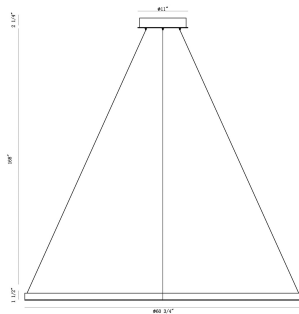

## SPUNTO, 61IN LED CHANDELIER

### PRODUCT DETAILS

No.	:	31473-019
Product Color	:	SILVER
Product Material	:	METAL
Shade / Accent Colour	:	OPAL WHITE
Shade / Accent Material	:	ACRYLIC
Length	:	60.75"
Width	:	60.75"
Diameter	:	60.75"
Height	:	5"
Overall Height	:	171.25"
Weight	:	20.4LBS

### TECHNICAL DETAILS

Light Direction	:	DOWN
Hanging Support Type	:	AIRCRAFT CABLE
Hanging Support Length	:	168"
Canopy / Backplate Height	:	2.125"
Canopy / Backplate Dia.	:	11"
Adjustable Lamp Head	:	NO
IP Rating	:	IP20
Location	:	DRY
Approval	:	