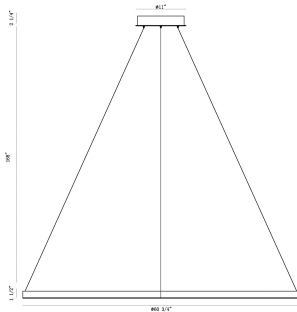

SPUNTO, 61IN INTEGRATED LED GRAND CHANDELIER

OPTIONS AVAILABLE

ITEM NO.	FINISH	SHADE
31473-019	BRUSHED SILVER	WHITE
31473-026	MATTE BLACK	WHITE
31473-032	BRUSHED GOLD	WHITE

PRODUCT DETAILS

No.	:	31473-019
Product Color	:	BRUSHED SILVER
Product Material	:	METAL
Shade / Accent Colour	:	WHITE
Shade / Accent Material	:	GLASS
Length	:	60.75"
Width	:	60.75"
Diameter	:	60.75"
Height	:	1.5"
Overall Height	:	171.25"
Weight	:	20.4LBS

TECHNICAL DETAILS

Light Direction	:	DOWN
Hanging Support Type	:	AIRCRAFT CABLE
Canopy / Backplate Height	:	2.25"
Canopy / Backplate Dia.	:	11"
Adjustable Lamp Head	:	NO
IP Rating	:	IP22
Location	:	DRY
Approval	:	
Title 24	:	YES
Beam Angle	:	360