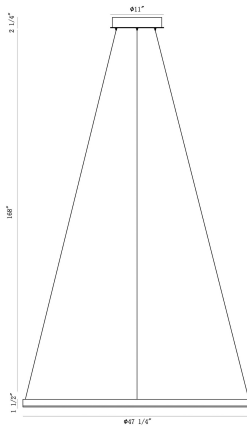

SPUNTO, 47IN INTEGRATED LED CHANDELIER

PRODUCT DETAILS

No.	:	31472-012
Product Color	:	BRUSHED SILVER
Product Material	:	METAL
Shade / Accent Colour	:	WHITE
Shade / Accent Material	:	GLASS
Length	:	47.25"
Width	:	47.25"
Diameter	:	47.25"
Height	:	1.5"
Overall Height	:	171.25"
Weight	:	17.6LBS

LIGHT SOURCE DETAILS

Number of Bulbs	:	1
Light Source	:	LED
Light Source Type	:	INTEGRATED LED / LED
Input Voltage	:	120V
Bulb Voltage	:	120V
Socket Type	:	INTEGRATED / LED
Wattage	:	58W
Total Wattage	:	58W
Delivered Lumens	:	6501LM
Kelvin	:	3000K
CRI	:	90
Bulb Included	:	YES
Dimmable	:	YES

OPTIONS AVAILABLE

ITEM NO.	FINISH	SHADE
31472-012	BRUSHED SILVER	OPAL WHITE
31472-021	MATTE BLACK	OPAL WHITE
31472-031	BRUSHED GOLD	OPAL WHITE

TECHNICAL DETAILS

Light Direction	:	DOWN
Hanging Support Type	:	AIRCRAFT CABLE
Hanging Support Length	:	168"
Canopy / Backplate Height	:	2.25"
Canopy / Backplate Dia.	:	11"
Adjustable Lamp Head	:	NO
IP Rating	:	IP22
Location	:	DRY
Approval	:	
Title 24	:	YES
Beam Angle	:	360