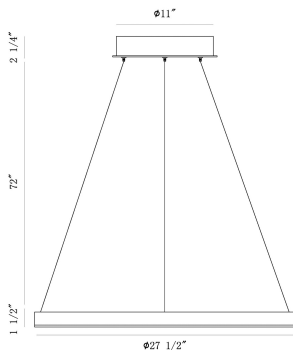

### PRODUCT DETAILS

No.	:	31471-015
Product Color	:	BRUSHED SILVER
Product Material	:	METAL
Shade / Accent Colour	:	WHITE
Shade / Accent Material	:	GLASS
Length	:	27.5"
Width	:	27.5"
Diameter	:	27.5"
Height	:	1.5"
Overall Height	:	75.25"
Weight	:	12.1LBS

### TECHNICAL DETAILS

Light Direction	:	DOWN
Hanging Support Type	:	AIRCRAFT CABLE
Hanging Support Length	:	72"
Canopy / Backplate Height	:	2.5"
Canopy / Backplate Dia.	:	11"
Adjustable Lamp Head	:	NO
IP Rating	:	IP22
Location	:	DRY
Approval	:	
Title 24	:	YES
Beam Angle	:	360