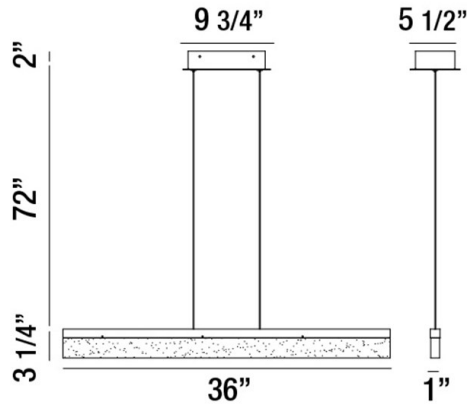

31467, 36" LINEAR PENDANT

PRODUCT DETAILS

No.	:	31467-023
Product Color	:	WHITE
Product Material	:	ALUMINUM
Shade / Accent Colour	:	FROSTED
Shade / Accent Material	:	ACRYLIC
Length	:	36"
Width	:	1"
Height	:	3.25"
Overall Height	:	77.25"
Weight	:	9.6LBS

LIGHT SOURCE DETAILS

Light Source Type	:	INTEGRATED LED
Input Voltage	:	120V
Bulb Voltage	:	120V
Socket Type	:	LED
Total Wattage	:	24W
Delivered Lumens	:	1750LM
Kelvin	:	3000K
CRI	:	80+
Dimmable	:	YES

OPTIONS AVAILABLE

ITEM NO.	FINISH	SHADE
31467-023	WHITE	FROSTED

TECHNICAL DETAILS

Light Direction	:	DOWN
Hanging Support Type	:	AIRCRAFT CABLE
Hanging Support Length	:	72"
Canopy / Backplate Length	:	9.75"
Canopy / Backplate Height	:	2"
Canopy / Backplate Width	:	5.5"
Adjustable Lamp Head	:	NO
IP Rating	:	DRY
Location	:	DRY
Approval	:	