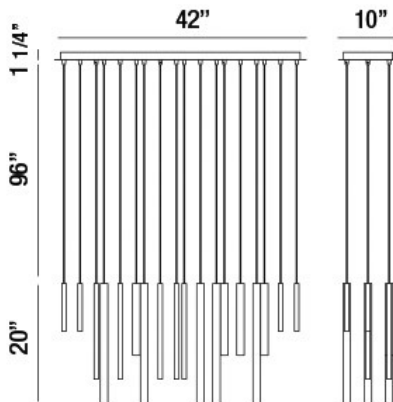

SANTANA, 18-LIGHT 42IN INTEGRATED LED MULTI DROP CHANDELIER

OPTIONS AVAILABLE

ITEM NO.	FINISH	SHADE
31446-013	MATTE BLACK	BLACK
31446-023	SATIN NICKEL	SATIN NICKEL
31446-035	BRUSHED BRASS	ANTIQUE BRASS
31446-043	MIX	MULTI COLORS

PRODUCT DETAILS

No.	:	31446-043
Product Color	:	MIX
Product Material	:	METAL
Shade / Accent Colour	:	MIXED
Shade / Accent Material	:	GLASS
Length	:	42"
Width	:	10"
Height	:	20"
Overall Height	:	117.25"
Weight	:	26.6LBS

LIGHT SOURCE DETAILS

Number of Bulbs	:	18
Light Source	:	LED
Light Source Type	:	INTEGRATED LED
Input Voltage	:	120V
Bulb Voltage	:	120V
Socket Type	:	INTEGRATED
Wattage	:	18 X 1W
Total Wattage	:	18W
Delivered Lumens	:	550LM
Kelvin	:	3000K
CRI	:	90
Bulb Included	:	YES
Dimmable	:	YES

TECHNICAL DETAILS

Light Direction	:	DOWN
Hanging Support Type	:	WIRE
Canopy / Backplate Length	:	42"
Canopy / Backplate Height	:	1.25"
Canopy / Backplate Width	:	10"
Driver	:	ACTC
Adjustable Lamp Head	:	NO
IP Rating	:	IP22
Location	:	DRY
Approval	:	
Beam Angle	:	360