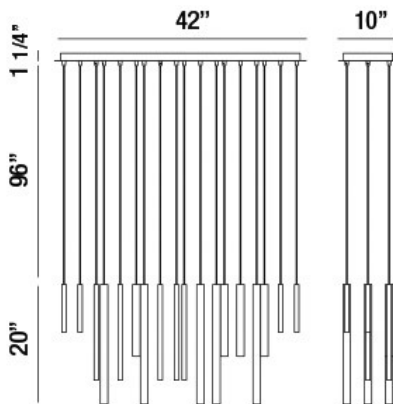

SANTANA, 42" LINEAR CHANDELIER

PRODUCT DETAILS

No.	:	31446-023
Product Color	:	SATIN NICKEL
Product Material	:	METAL
Shade / Accent Colour	:	SATIN NICKEL
Shade / Accent Material	:	METAL EXTRUDED TUBES
Length	:	42"
Width	:	10"
Height	:	20"
Overall Height	:	117.25"
Weight	:	26.6LBS

LIGHT SOURCE DETAILS

Light Source Type	:	INTEGRATED LED
Input Voltage	:	120V
Bulb Voltage	:	120V
Socket Type	:	LED
Total Wattage	:	18W
Delivered Lumens	:	550LM
Kelvin	:	3000K
CRI	:	90+
Dimmable	:	YES

OPTIONS AVAILABLE

ITEM NO.	FINISH	SHADE
31446-013	BLACK	BLACK
31446-023	SATIN NICKEL	SATIN NICKEL
31446-035	ANTIQUÉ BRASS	ANTIQUÉ BRASS
31446-043	BLACK	MULTI COLORS

TECHNICAL DETAILS

Light Direction	:	DOWN
Hanging Support Type	:	WIRE
Hanging Support Length	:	96"
Canopy / Backplate Length	:	42"
Canopy / Backplate Height	:	1.25"
Canopy / Backplate Width	:	10"
Driver	:	ACTC
Adjustable Lamp Head	:	NO
IP Rating	:	DRY
Location	:	DRY
Approval	:	
Title 24	:	YES