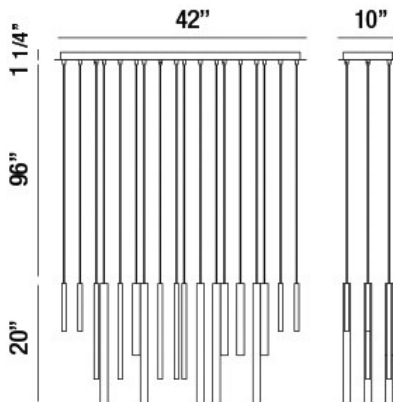

## PRODUCT DETAILS

No.	:	31446-023
Product Color	:	SATIN NICKEL
Product Material	:	METAL
Shade / Accent Colour	:	NICKEL
Shade / Accent Material	:	GLASS
Length	:	42"
Width	:	10"
Height	:	20"
Overall Height	:	117.25"
Weight	:	26.6LBS

## LIGHT SOURCE DETAILS

Number of Bulbs	:	18
Light Source	:	LED
Light Source Type	:	INTEGRATED LED
Input Voltage	:	120V
Bulb Voltage	:	120V
Socket Type	:	INTEGRATED
Wattage	:	18 X 1W
Total Wattage	:	18W
Delivered Lumens	:	550LM
Kelvin	:	3000K
CRI	:	90
Bulb Included	:	YES
Dimmable	:	YES

## TECHNICAL DETAILS

Light Direction	:	DOWN
Hanging Support Type	:	WIRE
Canopy / Backplate Length	:	42"
Canopy / Backplate Height	:	1.25"
Canopy / Backplate Width	:	10"
Driver	:	ACTC
Adjustable Lamp Head	:	NO
IP Rating	:	IP22
Location	:	DRY
Approval	:	
Beam Angle	:	360