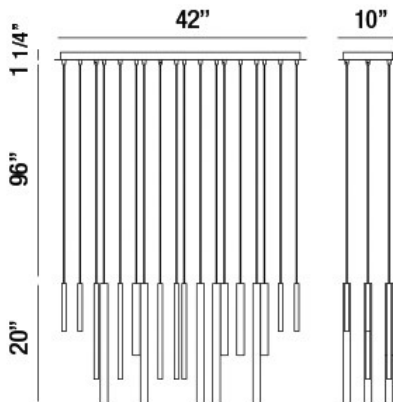

### PRODUCT DETAILS

No.	:	31446-013
Product Color	:	MATTE BLACK
Product Material	:	METAL
Shade / Accent Colour	:	BLACK
Shade / Accent Material	:	GLASS
Length	:	42"
Width	:	10"
Height	:	20"
Overall Height	:	117.25"
Weight	:	26.6LBS

### LIGHT SOURCE DETAILS

Number of Bulbs	:	18
Light Source	:	LED
Light Source Type	:	INTEGRATED LED
Input Voltage	:	120V
Bulb Voltage	:	120V
Socket Type	:	INTEGRATED
Wattage	:	18 X 1W
Total Wattage	:	18W
Delivered Lumens	:	550LM
Kelvin	:	3000K
CRI	:	90
Bulb Included	:	YES
Dimmable	:	YES

### TECHNICAL DETAILS

Light Direction	:	DOWN
Hanging Support Type	:	WIRE
Canopy / Backplate Length	:	42"
Canopy / Backplate Height	:	1.25"
Canopy / Backplate Width	:	10"
Driver	:	ACTC
Adjustable Lamp Head	:	NO
IP Rating	:	IP22
Location	:	DRY
Approval	:	
Beam Angle	:	360