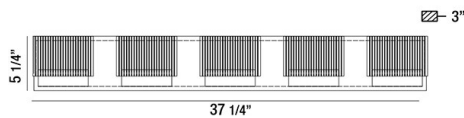

### PRODUCT DETAILS

No.	:	31441-018
Product Color	:	CHROME
Product Material	:	METAL
Shade / Accent Colour	:	WHITE
Shade / Accent Material	:	GLASS
Length	:	37.25"
Width	:	37.25"
Height	:	5.25"
Ext	:	3"
Weight	:	8.5LBS

### TECHNICAL DETAILS

Light Direction	:	UP
Hanging Support Type	:	J-BOX
Canopy / Backplate Length	:	35.5"
Canopy / Backplate Height	:	4.25"
Canopy / Backplate Width	:	1.25"
Adjustable Lamp Head	:	NO
IP Rating	:	IP22
Approval	:	
Beam Angle	:	360