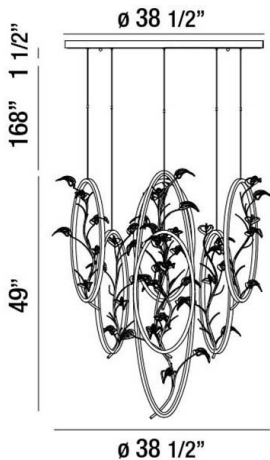

PERALTA, 39" ROUND CHANDELIER

PRODUCT DETAILS

No.	:	31392-013
Product Color	:	BRONZE
Product Material	:	METAL
Shade / Accent Colour	:	GOLD
Shade / Accent Material	:	BRANCH/CRYSTAL ACCENTS
Diameter	:	38.5"
Height	:	49"
Overall Height	:	218.5"
Weight	:	54.4lbs

LIGHT SOURCE DETAILS

Light Source Type	:	INTEGRATED LED
Input Voltage	:	120V
Bulb Voltage	:	120V
Socket Type	:	LED
Total Wattage	:	200W
Initial Lumens	:	16960lm
Kelvin	:	3000K
CRI	:	80+
Dimmable	:	Yes

OPTIONS AVAILABLE

ITEM NO.	FINISH	SHADE
31392-013	BRONZE	GOLD

TECHNICAL DETAILS

Light Direction	:	Down
Hanging Support Type	:	WIRE
Hanging Support Length	:	168"
Canopy / Backplate Height	:	1.5"
Canopy / Backplate Dia.	:	38.5"
Adjustable Lamp Head	:	No
Location	:	DRY
Approval	:	