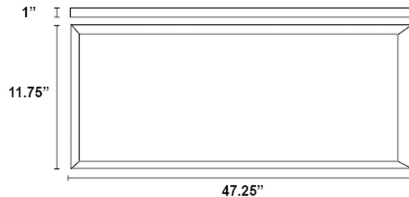

PROJECT INFORMATION

Job Name: Date: Type:

Comments: