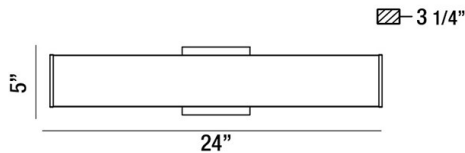

AIM, WALL MOUNT

PRODUCT DETAILS

No.	:	30187-016
Product Color	:	ALUMINUM
Product Material	:	METAL
Shade / Accent Colour	:	WHITE
Shade / Accent Material	:	ACRYLIC
Width	:	24"
Height	:	5"
Ext	:	3.25"
Weight	:	2.4lbs

LIGHT SOURCE DETAILS

Light Source Type	:	INTEGRATED LED
Input Voltage	:	120V
Bulb Voltage	:	120V
Total Wattage	:	14W
Total Lumen	:	1280lm
Kelvin	:	3000K
CRI	:	80+
Dimmable	:	Yes

OPTIONS AVAILABLE

ITEM NO.	FINISH	SHADE
30187-016	ALUMINUM	WHITE

TECHNICAL DETAILS

Light Direction	:	Up and Down
Canopy / Backplate Length	:	4.31"
Canopy / Backplate Height	:	1.25"
Canopy / Backplate Width	:	4.31"
Adjustable Lamp Head	:	No
Mounting	:	Up or Down
Location	:	DRY
Approval	:	