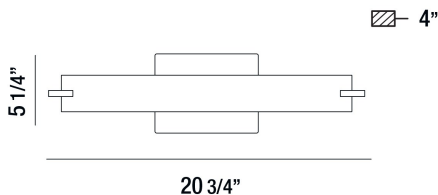

### PRODUCT DETAILS

No.	:	30179-028
Product Color	:	SATIN NICKEL
Product Material	:	METAL
Shade / Accent Colour	:	FROSTED
Shade / Accent Material	:	GLASS
Width	:	20.75"
Height	:	5.25"
Ext	:	4"
Weight	:	2.9lbs

### TECHNICAL DETAILS

Light Direction	:	Up and Down
Canopy / Backplate Length	:	4.34"
Canopy / Backplate Height	:	1.375"
Canopy / Backplate Width	:	4.34"
Adjustable Lamp Head	:	No
Mounting	:	Up or Down
Location	:	DRY
Approval	:	