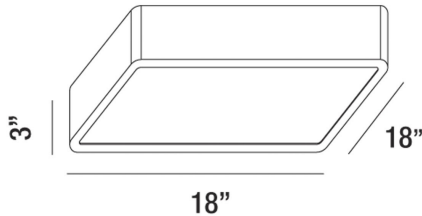

BAYS, 18" CEILING MOUNT

PRODUCT DETAILS

No.	:	30163-010
Product Color	:	CHROME
Shade / Accent Colour	:	WHITE ACRYLIC
Length	:	18"
Width	:	18"
Height	:	3"
Weight	:	8.9lbs

LIGHT SOURCE DETAILS

Light Source Type	:	INTEGRATED LED
Input Voltage	:	120V
Bulb Voltage	:	120V
Total Wattage	:	28W
Initial Lumens	:	2340lm
Kelvin	:	3000K
CRI	:	80
Dimmable	:	Yes

OPTIONS AVAILABLE

ITEM NO.	FINISH	SHADE
30163-010	CHROME	WHITE ACRYLIC

TECHNICAL DETAILS

Adjustable Lamp Head	:	No
Location	:	DRY
Approval	:	

PROJECT INFORMATION

Job Name: Date: Category:

Comments: