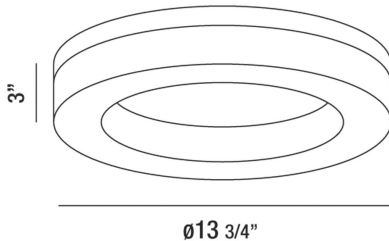

ABELL, 14" CEILING MOUNT

PRODUCT DETAILS

No.	:	30156-012
Product Color	:	CHROME
Shade / Accent Colour	:	WHITE ACRYLIC
Diameter	:	13.75"
Height	:	3"
Weight	:	2.4lbs

LIGHT SOURCE DETAILS

Light Source Type	:	INTEGRATED LED
Input Voltage	:	120V
Bulb Voltage	:	120V
Total Wattage	:	25W
Initial Lumens	:	2000lm
Kelvin	:	3000K
CRI	:	80
Dimmable	:	Yes

OPTIONS AVAILABLE

ITEM NO.	FINISH	SHADE
30156-012	CHROME	WHITE ACRYLIC

TECHNICAL DETAILS

Adjustable Lamp Head	:	No
Location	:	DRY
Approval	:	

PROJECT INFORMATION

 Job Name: Date: Category:

 Comments: