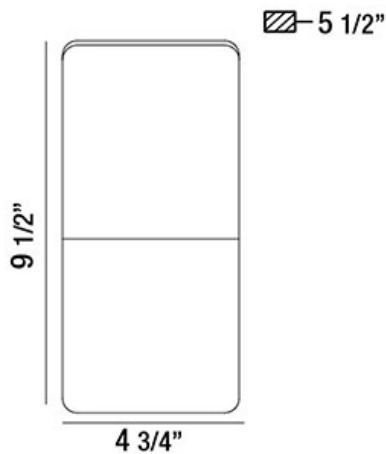

### PRODUCT DETAILS

No.	:	30146-013
Product Color	:	ALUMINUM
Product Material	:	METAL
Shade / Accent Colour	:	ALUMINUM
Width	:	4.75"
Height	:	9.5"
Ext	:	5.5"
Weight	:	1.8LBS

### TECHNICAL DETAILS

Light Direction	:	UP
Canopy / Backplate Length	:	4.5"
Canopy / Backplate Height	:	1.25"
Canopy / Backplate Width	:	4.5"
Driver	:	5W ES CONSTANT CURRENT DRIVER
Adjustable Lamp Head	:	NO
Mounting	:	UP OR DOWN
IP Rating	:	DRY
Location	:	DRY
Approval	:	